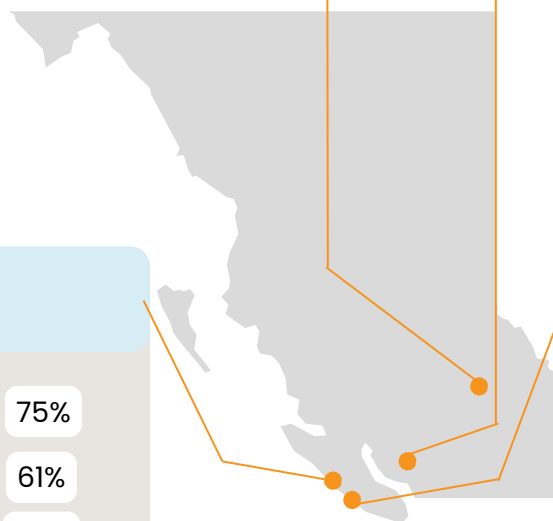

WESTERN CANADA AVAILABILITY

BRITISH COLUMBIA

Clearwater

- MAY 98%
- JUNE 97%
- JULY 91%
- AUGUST 92%
- SEPTEMBER 80%
- OCTOBER 64%

Our available accommodations

- Alpine Meadow Resort
- Helmcken Fall Hotel
- Quality Inn & Suites Clearwater

Whistler

- MAY 55%
- JUNE 65%
- JULY 50%
- AUGUST 49%
- SEPTEMBER 57%
- OCTOBER 90%

Our available accommodations

- Listel Whistler Hotel
- Crystal Lodge
- Summit Lodge and Spa
- Whistler Pinnacle Hotel
- Aava Whistler Hotel
- Delta Whistler Village

Tofino

- MAY 75%
- JUNE 61%
- JULY 52%
- AUGUST 48%
- SEPTEMBER 39%
- OCTOBER 97%

Our available accommodations

- Tofino Resort and Marina
- Zed Hotel

Ucluelet

- MAY 84%
- JUNE 65%
- JULY 40%
- AUGUST 36%
- SEPTEMBER 51%
- OCTOBER 88%

Our available accommodations

- Canadian Princess Hotel
- Water's Edge Shoreside Suites